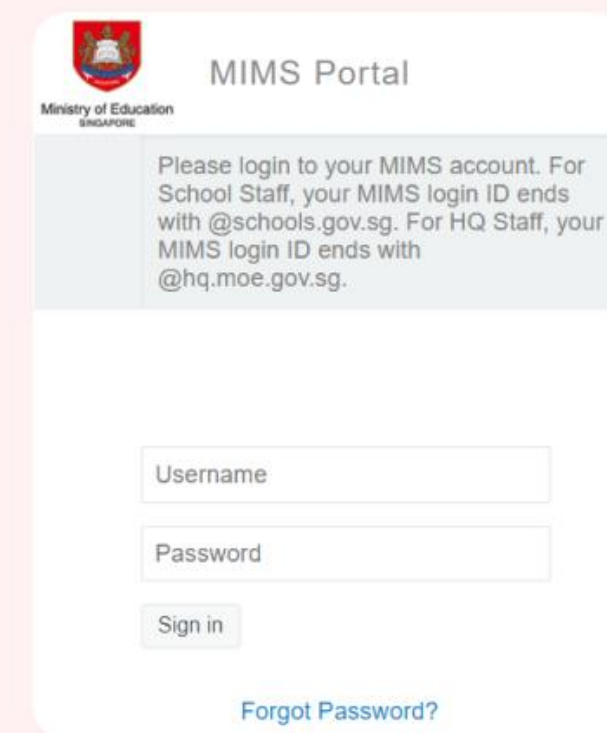

Updated Login to SLS

COMING TO YOU ON 1 DECEMBER

You can now log in to SLS with MIMS.

1 Login with SLS

Use your existing SLS username and password

2 Login with MIMS

Use your MIMS or Student iCON username (e.g. tan_weiling@students.edu.sg) and MIMS password