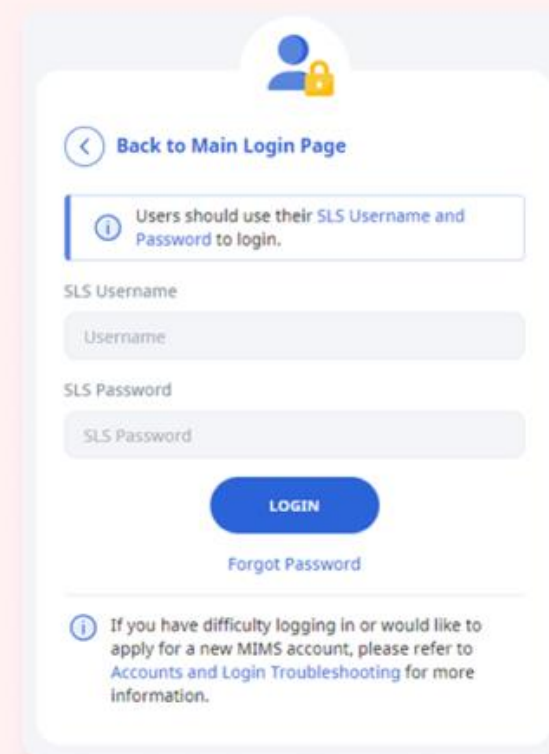

Updated Login to SLS

COMING TO YOU ON 1 DECEMBER

You can now log in to SLS with MIMS.

1 Login with SLS

Use your existing SLS username and password

2 Login with MIMS

Use your MIMS or Student iCON username (e.g. tan_weiling@students.edu.sg) and MIMS password